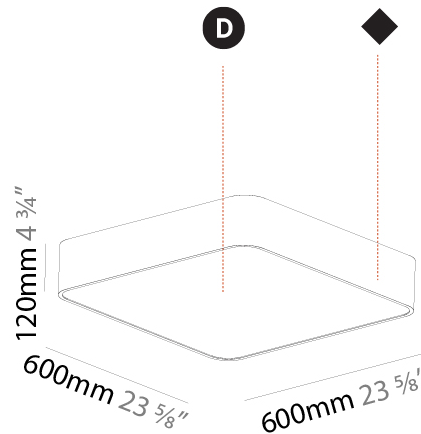

GENERAL

Series: Smoothy
Subseries: Smoothy Standard
Partner: Prolicht
Division: Architectural
Installation: Surface
Product Type: Ceiling Surface
Mounting Location: Ceiling
Light Distribution: Direct

PHYSICAL

Shape: Square
Length (mm): 600
Length (in): 23 5/8
Width (mm): 600
Width (in): 23 5/8
Height (mm): 120
Height (in): 4 3/4
Weight (kg): 11.315
Weight (lbs): 24.89
Diffuser: [PMMA - Opal or Micro-Prism](#)
Fixture Finish: [SSR / BKV / CWI / CRY / HAB / UFT / ITA / RUA / FTG / MYG / LOD / PUS / FRO / FUP / KIA / POP / BLS / SPG / MEY / GOH / CHC / COM / ABZ / JAG / OBR / MOS / ROR](#)
Fixture Material: [Extruded Aluminum / Steel](#)

ELECTRICAL

Lamp Type: LED (Zhaga Standard)
Input Wattage (W): 55
Total Output Wattage (W): 49.7
Dimming: [Non-Dimmable](#)
Driver Included: Yes
Driver Location: Integrated
Driver Type: Constant Current - Universal
Driver Class: Class 2
Input Voltage (V): 120 - 277
Constant Current (mA): 350
Upon Request: (Not included - see components) Integral: 0-10Vdc dimming / Phase dimming 120Vac only

LED

Color Temperature (°K): [3000 / 4000](#)
Max. Delivered Lumen (lm): 5520 / 5720
CRI: >80 CRI
Efficiency (%): 0.867
Lamp Life (hrs): 50000
Upon Request: Other CCT available

OPTICAL

RATINGS AND CERTIFICATIONS

Certified By: Certified for North American Standards
IP rating: IP20