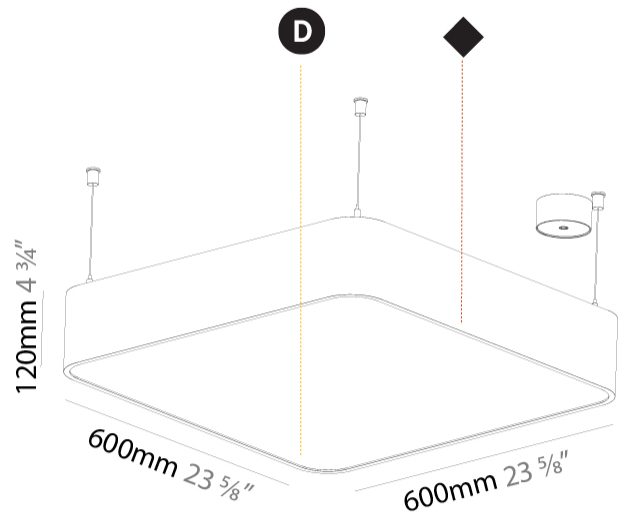

GENERAL

Series: Smoothy
Subseries: Smoothy Standard
Partner: Prolicht
Division: Architectural
Installation: Suspension
Product Type: Pendant
Mounting Location: Ceiling
Light Distribution: Direct

PHYSICAL

Shape: Square
Length (mm): 600
Length (in): 23 5/8
Width (mm): 600
Width (in): 23 5/8
Height (mm): 120
Height (in): 4 3/4
Max. Overall Height (mm): 2120mm / 83-7/16
Max. Overall Height (in): 83 7/16
Weight (kg): 10.86
Weight (lbs): 23.94
Diffuser: PMMA - Opal or Micro-Prism
Fixture Finish: SSR / BKV / CWI / CRY / HAB / UFT / ITA / RUA / FTG / MYG / LOD / PUS / FRO / FUP / KIA / POP / BLS / SPG / MEY / GOH / CHC / COM / ABZ / JAG / OBR / MOS / ROR
Fixture Material: Extruded Aluminum / Steel
Cable Details: 2000mm / 78 3/4"

ELECTRICAL

Lamp Type: LED (Zhaga Standard)
Input Wattage (W): 50
Total Output Wattage (W): 45
Dimming: Non-Dimmable
Driver Included: Yes
Driver Location: Integrated
Driver Type: Constant Current - Universal
Driver Class: Class 2
Input Voltage (V): 120 - 277
Constant Current (MA): 350
Upon Request: (Not included - see components) Integral: 0-10Vdc dimming / Phase dimming 120Vac only

LED

Color Temperature (°K): 3000 / 4000
Max. Delivered Lumen (lm): 5520 / 5720
CRI: >80 CRI
Efficiency (%): 82.7
Lamp Life (hrs): 50000
Upon Request: Other CCT available

OPTICAL

RATINGS AND CERTIFICATIONS

Certified By: Certified for North American Standards
IP rating: IP20